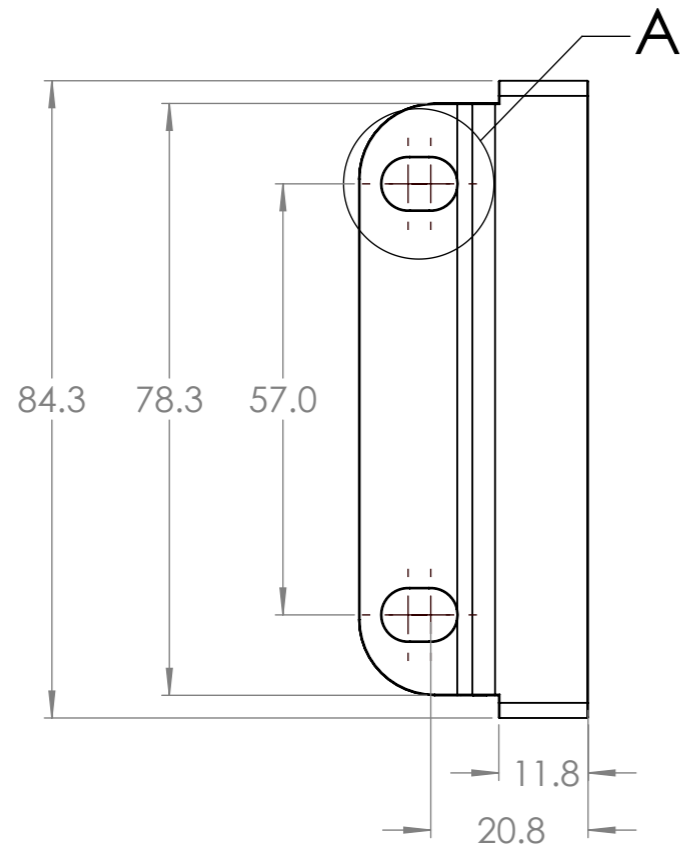

Dimension Drawing - Bracket for Lithium NG Batteries

DETAIL A
SCALE 2 : 1

Dimensions in mm