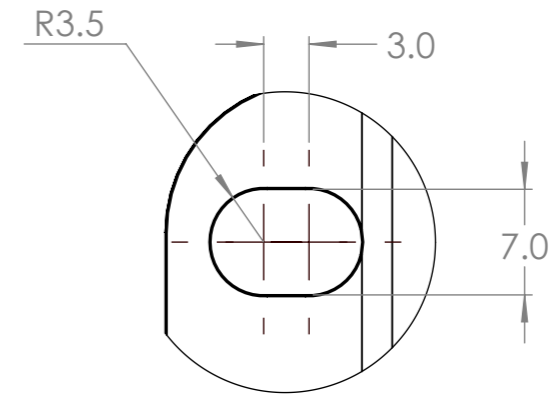

Dimension Drawing - Bracket for Lithium NG Batteries

DETAIL A
SCALE 2 : 1

Dimensions in mm