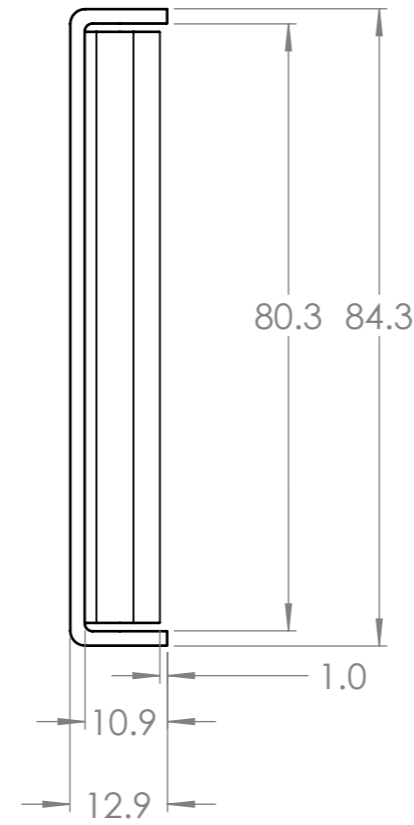

Dimension Drawing - Bracket for Lithium NG Batteries

DETAIL A
SCALE 2 : 1

Dimensions in mm